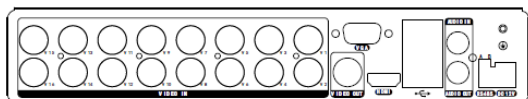

DVR-F2116-M1H5

16CH, H.265+ 2MP Lite DVR

INTERFACE

SPECIFICATION

VIDEO & AUDIO INPUT

Video Input	16ch BNC interface (1.0Vp-p, 75 Ω)
TVI / CVI /AHD	1080P, 720P
IPC	Up to 16ch 2MP
Audio Input	1-ch, RCA (2.0 Vp-p, 1 KΩ)
Two way Talk	1-ch, multiplex with Audio Input (RCA)