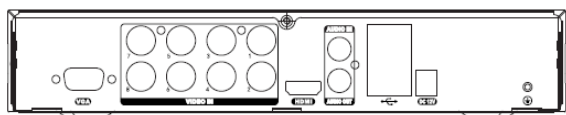

DVR-F2108-M1H5

8CH, H.265+ 2MP Lite DVR

INTERFACE

SPECIFICATION

VIDEO & AUDIO INPUT

Video Input	8ch BNC interface(1.0Vp-p, 75 Ω)
TVI / CVI /AHD	1080P, 720P
IPC	Up to 8ch 2MP
Audio Input	1-ch RCA (2.0 Vp-p, 1 KΩ)
Two way Talk	1-ch multiplex with Audio Input (RCA)