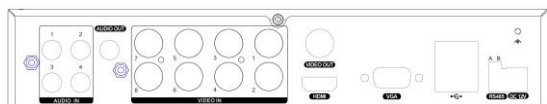

DVR-F2108-M5

8CH, 8MP Lite DVR

INTERFACE

SPECIFICATION

VIDEO & AUDIO INPUT

Video Input	8ch BNC interface (1.0Vp-p, 75 Ω)
TVI /AHD	8MP,5MP,4MP,1080P, 720P
CVI	4MP,1080P, 720P
IPC	Up to 8ch 8MP
Audio Input	4-ch, RCA (2.0 Vp-p, 1 KΩ)
Two-way Talk	1-ch, multiplex with Audio Input (RCA)