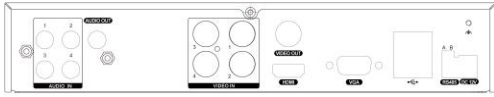

INTERFACE

SPECIFICATION

VIDEO & AUDIO INPUT

Video Input	4ch BNC interface (1.0Vp-p, 75 Ω)
TVI /AHD	8MP,5MP,4MP,1080P, 720P
CVI	4MP,1080P, 720P
IPC	Up to 8ch 8MP
Audio Input	4-ch, RCA (2.0 Vp-p, 1 KΩ)
Two-way Talk	1-ch, multiplex with Audio Input (RCA)

VIDEO & AUDIO OUTPUT

HDMI	1ch, resolution: 4K (3840×2160)/30Hz,1920×1080/60Hz,1280×1024/60Hz,1280×720/60Hz,1024×768/60Hz
VGA	1ch, resolution: 1920×1080/60Hz,1280×1024/60Hz,1280×720/60Hz,1024×768/60Hz
CVBS output	1-ch, PAL:704x576, NTSC:704x480
Audio Output	1-ch, RCA (Linear, 1kΩ)

RECORDING

Compression	H.264/H.264+/ H.265/H.265+
Resolution	8MP@7fps,8MP lite@15fps,5MP@12fps,4MP@15fps,1080P/720P/960H/D1@25fps (P) /30fps (N)
Frame Rate(fps)	1fps-25fps (PAL) / 30fps (NTSC)
Video Bit Rate	11Kbps~ 10Mbps
Record Mode	Manual, Schedule, Alarm
Audio Compression	G.711a
Audio Bit Rate	64Kbps

PLAYBACK & BACKUP

Playback Mode	Smart Playback/Normal/Time Division/ Label/ Event/ Picture Playback
Playback Rate	4CH 8MP lite/5MP/4MP/1080P Playback
Backup Mode	USB Device/Network

SMART FUNCTION

Smart Detection for Analog	4CH line crossing detection, area Intrusion
Smart Playback for Analog	line crossing detection, area Intrusion
Cloud Storage	Support
Cloud Upgrade	Support