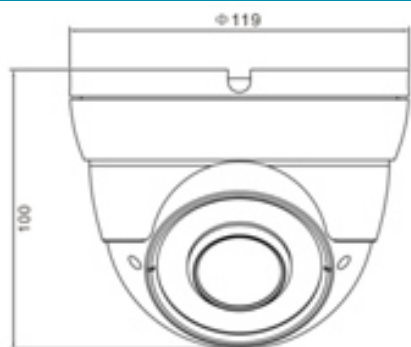

DCS-F1622

2MP Varifocal Dome HD Cameras

KEY FEATURES

- Full HD 1080P
- IR Range up to 35m
- Varifocal Lens : 2.8 to 12mm
- Support AHD / TVI / CVI / CVBS Output (OSD)
- Video Transmission 300m
- 1 /2.7" Scan CMOS
- 2D DNR, dWDR, ICR
- 12V DC Power
- IP66

DCS-F1622 2MP Varifocal Dome HD Cameras

DIMENSION

ACCESSORIES

SPECIFICATION

CAMERA

Image Sensor	1/2.7" CMOS
Signal System	PAL/NTSC
Min. illumination	Color 0.05 Lux(AGC ON);IR ON 0 Lux
S/N Ratio	≥ 50dB
Day & Night	ICR
Shutter Speed	PAL:1/50-1/50000, NTSC:1/60-1/60000
Wide Dynamic Range	dWDR
Digital Noise Reduction	2D
Lens	2.8-12mm
FOV	90°~ 35°
IR LED	24pcs
IR Wavelength	850nm
IR Range	Up to 35m
OSD	Supported

IMAGE

Effective Resolution	1920x1080
Frame	PAL:25fps ,NTSC:30fps

VIDEO OUTPUT

Max Distance	75-5ohm 300m
Video Output	AHD/TVI/CVI/CVBS

GENERAL

Power Supply	DC12V±10%
Power Consumption	4W(Max)
OperatingTemperature	-10°C ~ 55°C (14°F ~ 131°F)
Operating Humidity	0% - 85% RH
Ingress Protection	IP66
Approvals	CE / FCC
Material	Aluminum Alloy
Product Dimensions	∅119×100mm
Product Weight	650g